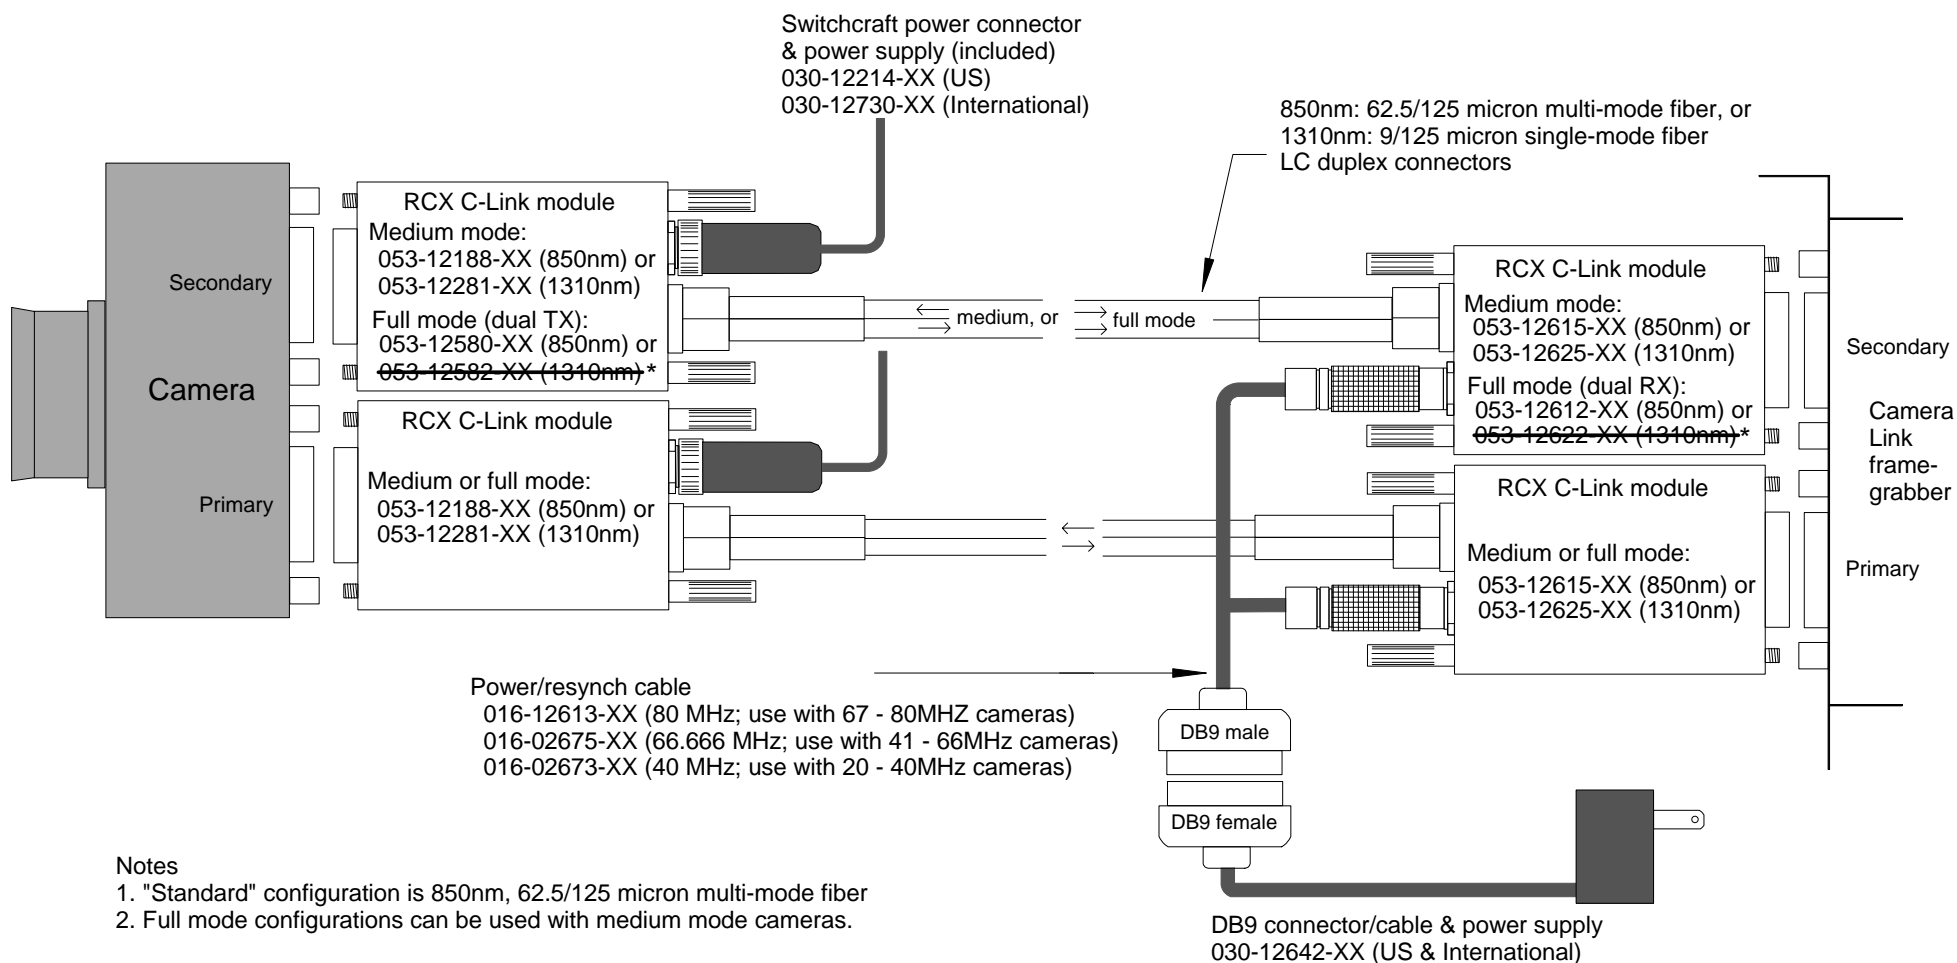

RCX C-Link medium and full camera link configurations

Notes

1. "Standard" configuration is 850nm, 62.5/125 micron multi-mode fiber
2. Full mode configurations can be used with medium mode cameras.

* Full mode dual TX 1310nm transceivers are no longer available