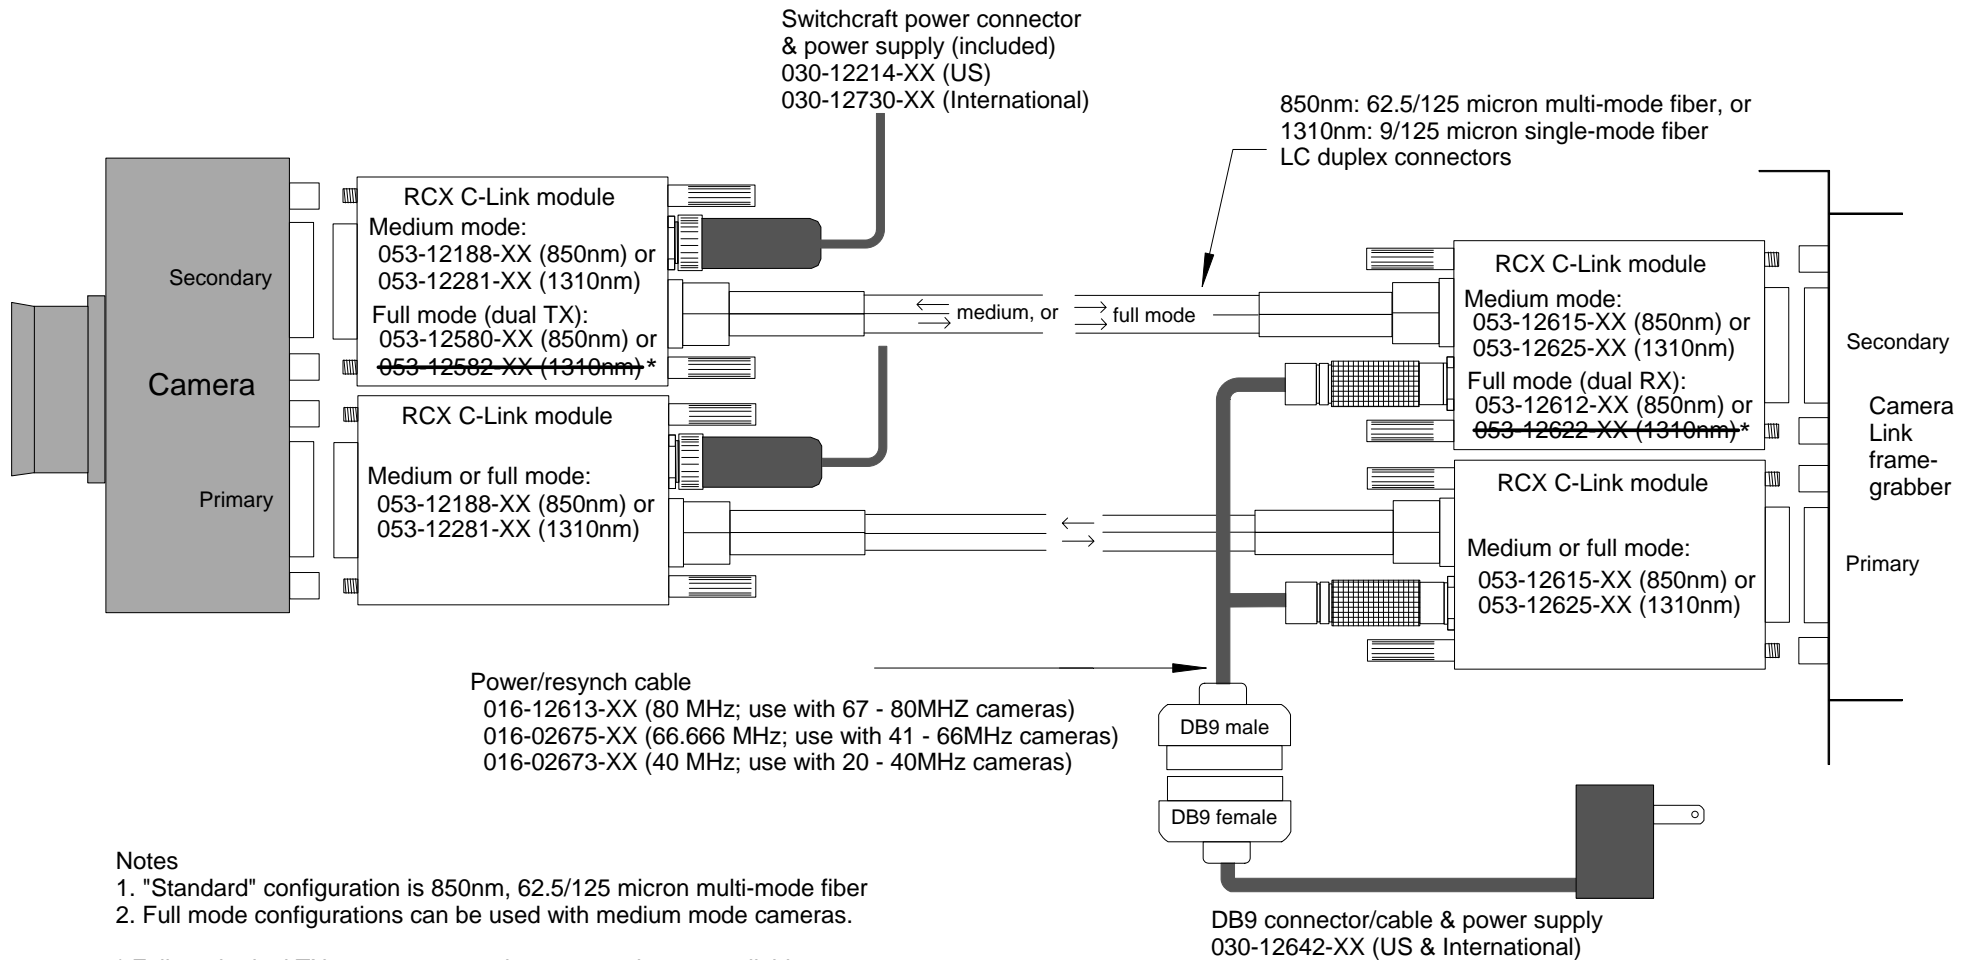

RCX C-Link medium and full camera link configurations

Notes

1. "Standard" configuration is 850nm, 62.5/125 micron multi-mode fiber
2. Full mode configurations can be used with medium mode cameras.

* Full mode dual TX 1310nm transceivers are no longer available