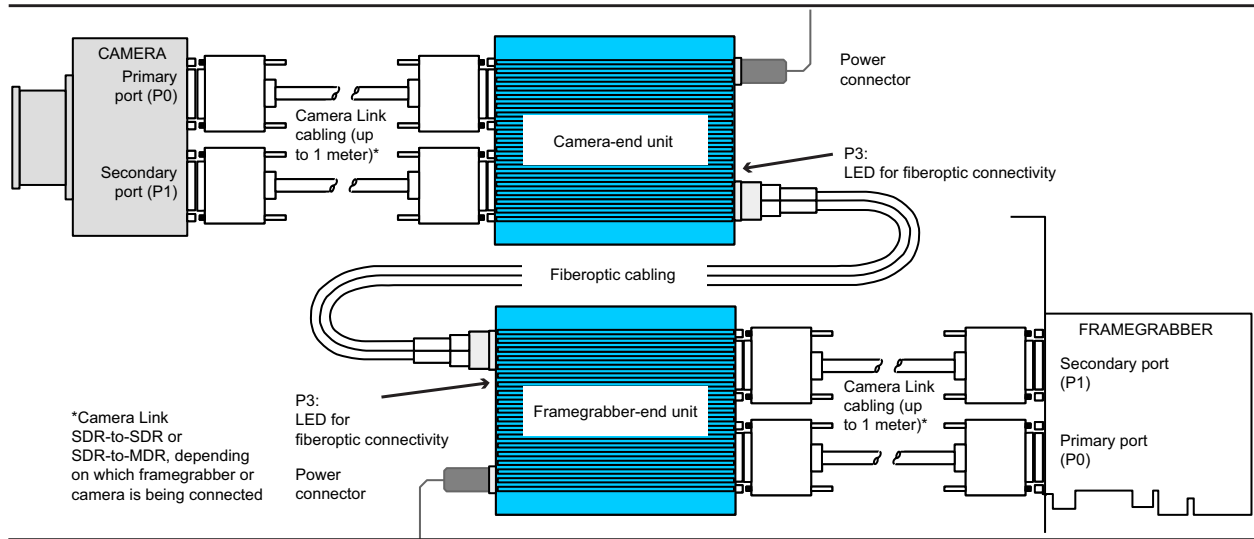

VisionLink XF Extenders

This guide applies to the following VisionLink XF extenders for Camera Link, with Rev01 firmware...

- Part number 053-15258-00: Camera-end unit with standard Switchcraft power connector, Rev00
- Part number 053-15259-00: Camera-end unit with optional Lemo power connector, Rev00
- Part number 053-15332-00: Framegrabber-end unit with standard Switchcraft power connector, Rev00
- Part number 053-15333-00: Framegrabber-end unit with optional Lemo power connector, Rev00

If you have different part numbers or firmware, see www.skyblue.de or contact us for the applicable version of this guide.

To set up your VisionLink XF extender pair, see [Figure 1](#) and the steps below.

Figure 1. VisionLink XF extender pair

Step 1 – With all power off, connect all devices.

- a. Connect the camera-end extender to the camera and the framegrabber-end extender to the framegrabber with Camera Link cabling.
- b. In each extender, insert an SFP+ fiberoptic transceiver and close the bale strap.
- c. Connect the two SFP+ transceivers with fiberoptic cabling.
- d. Connect each extender to its power supply.