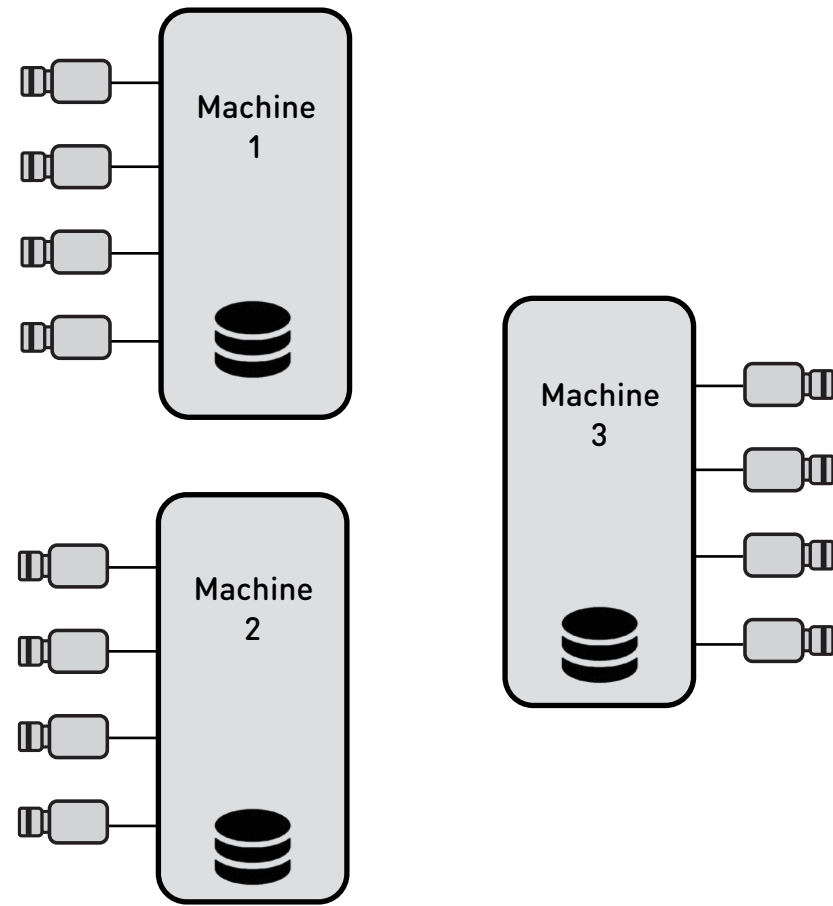

Recording systems with variety of configurations

Single Recorder Systems

Recording systems for variety of application

Systems with Multiple Recorders

Recording systems for specific conditions

Redundant Recording Systems

Recording systems with various equipment

Recording Systems with various types of data sources

Recording or Acquisition & Processing

Acquisition and Storage

Acquisition and Compute

Simple and intuitive interface

- Recorder / Media Manager:** A table titled "Recorded media" lists various recording sessions. The selected entry is "Record only" from 16:23:28, with a duration of 00:00:18.
- System:** A table titled "General media storage" shows storage locations like "Space" and "High Precision Recording" with their respective dates.
- Video Player:** A central window displays a video of Earth from space. Below the video is a playback control interface with play, stop, and seek buttons, a progress bar, and a timestamp of 00:00:01:06. A "Camera: Europe" dropdown menu is visible, along with technical details: 1920 x 1080, 10.00 fps, Exp: 30 ms.
- System Status:** At the bottom, there are "Free space:" indicators with green progress bars for both the recorder and the storage system.