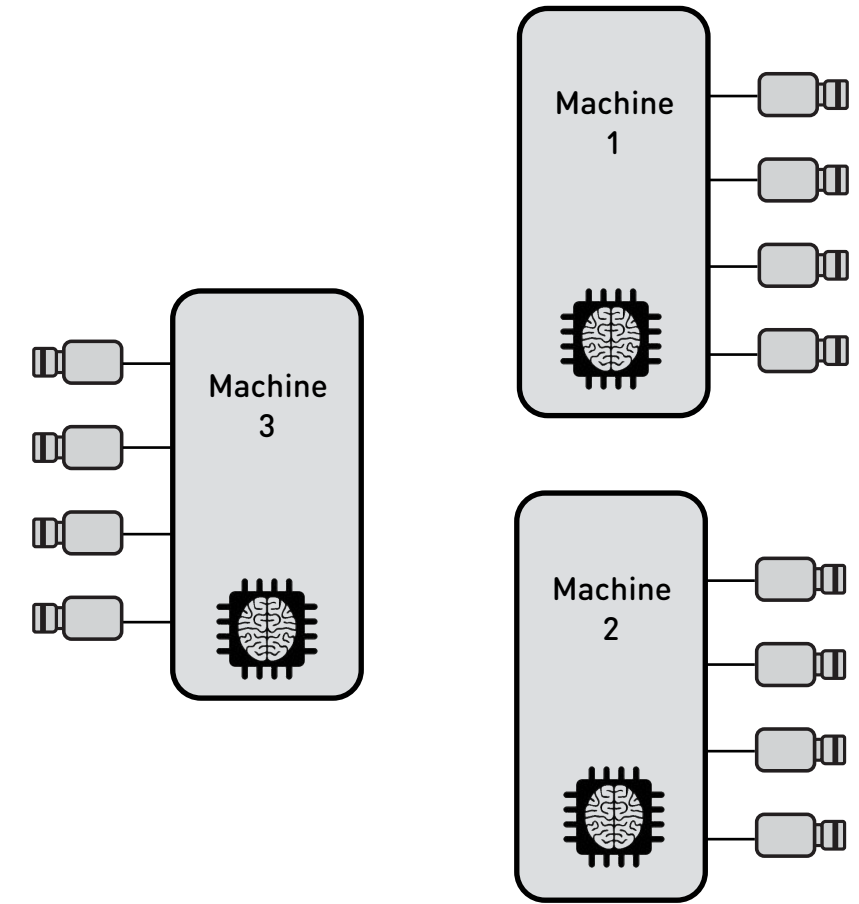

Recording systems with various equipment

Recording Systems with various types of data sources

Recording or Acquisition & Processing

Acquisition and Storage

Acquisition and Compute

Simple and intuitive interface

- Recorder / Media Manager:** A table titled "Recorded media" lists various recording sessions. The selected entry is "Record only" from 16:23:28, with a duration of 00:00:18.
- System:** A table titled "General media storage" shows storage locations like "Space" and "High Precision Recording" with their respective dates.
- Video Player:** A central window displays a video of Earth from space. Below the video is a playback control interface with play, stop, and seek buttons, a progress bar, and a timestamp of 00:00:01:06. A "Camera: Europe" dropdown menu is visible, along with technical details: 1920 x 1080, 10.00 fps, Exp: 30 ms.
- System Status:** At the bottom, there are "Free space:" indicators with green progress bars for both the recorder and the storage system.