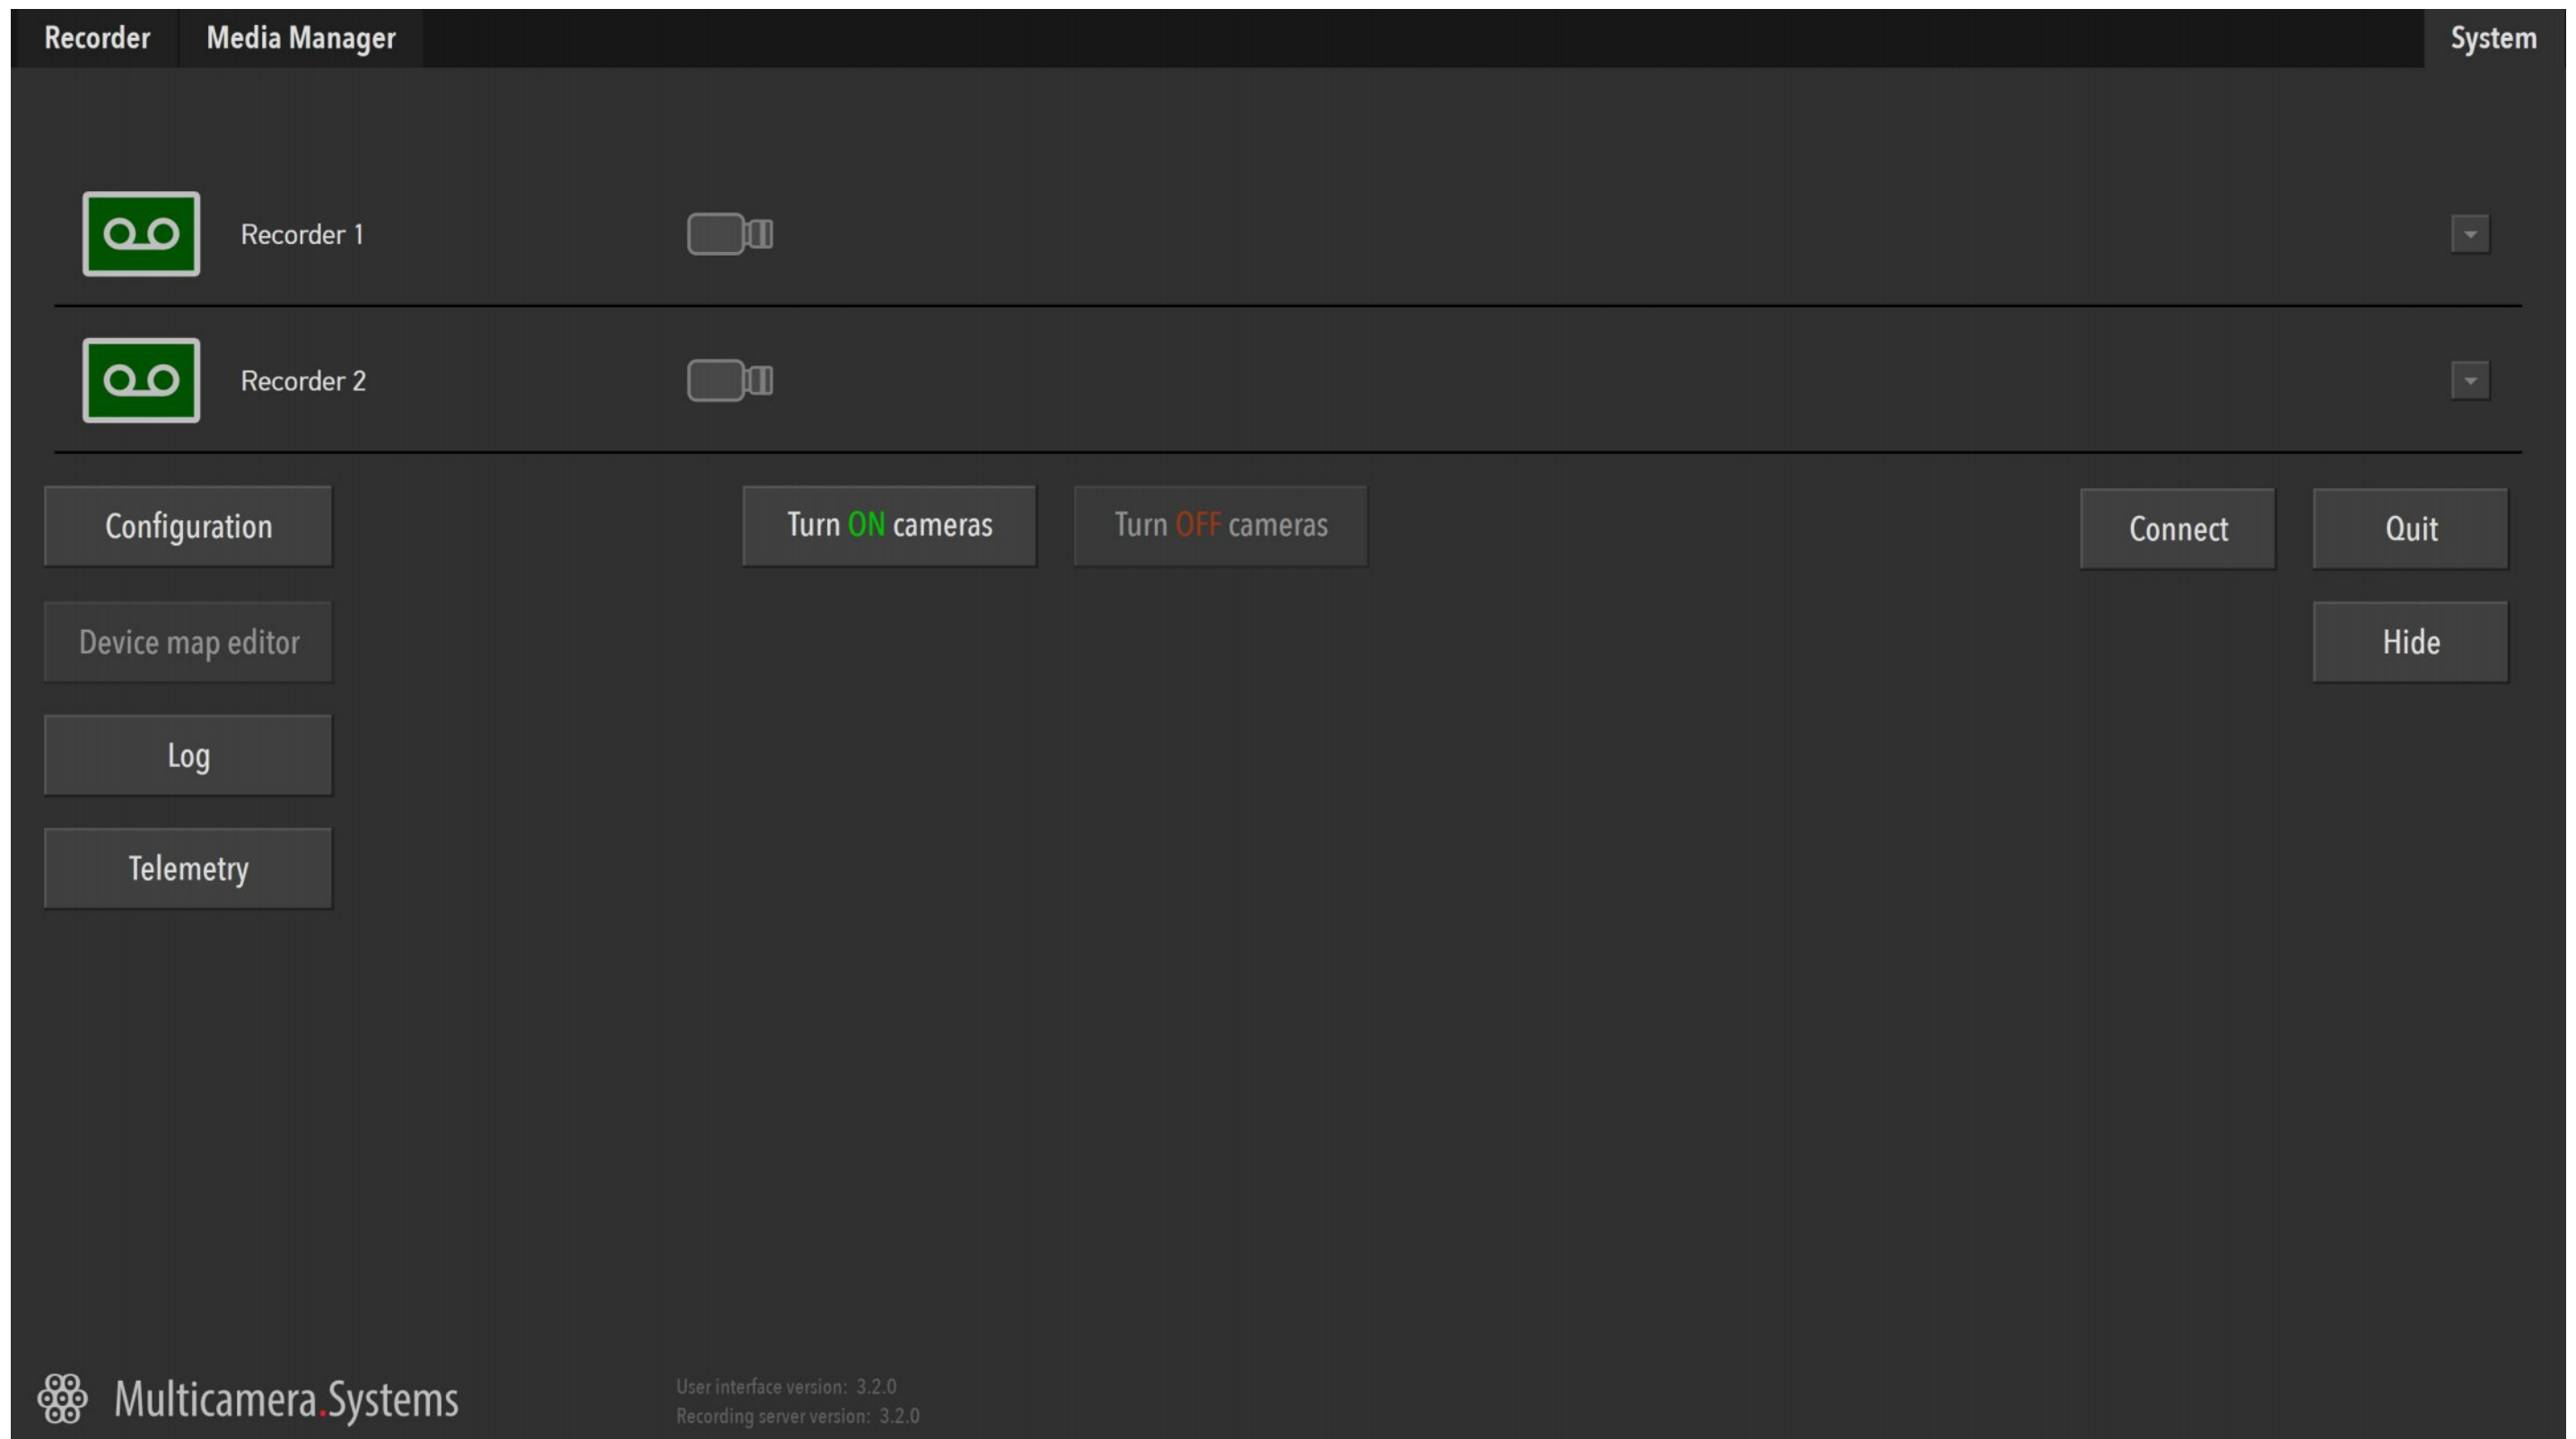

Simple and intuitive interface