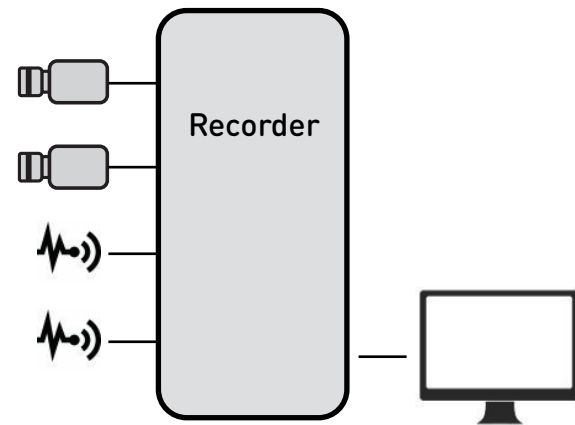

Multicamera.Systems

The Recorder

Video and Data

**Acquisition, Recording and Processing
Software**

Software features

- Unlimited number of cameras and recorders.
- Synchronized recording across all data sources.
- Modern, simple and effective User Interface.
- Realtime network streaming of recording data with zero-latency.
- Full remote control of the whole system.
- Hardware independent plugin based architecture makes it easy to support different data sources: Cameras (CXP, CLHS, USB, Ethernet), Audio, Sensors, Lidars and other data sources.
- Highly optimized code guaranties very low CPU utilization even at highest data rates.
- Easy integration with user own software modules for online or offline data processing.
- Cross platform.
- Free unlimited updates.

Recording systems with variety of configurations

Single Recorder Systems

Recording systems for variety of application

Systems with Multiple Recorders

Recording systems for specific conditions

Redundant Recording Systems

- Recorder / Media Manager:** A table titled "Recorded media" lists various recording sessions. The selected entry is "Record only" from 16:23:28, with a duration of 00:00:18.
- System:** A table titled "General media storage" shows storage locations like "Space" and "High Precision Recording" with their respective dates.
- Video Player:** A central window displays a video of Earth from space. Below the video is a playback control interface with play, stop, and seek buttons, a progress bar, and a timestamp of 00:00:01:06. A "Camera: Europe" dropdown menu is visible, along with technical details: 1920 x 1080, 10.00 fps, Exp: 30 ms.
- System Status:** At the bottom, there are "Free space:" indicators with green progress bars for both the recorder and the storage system.