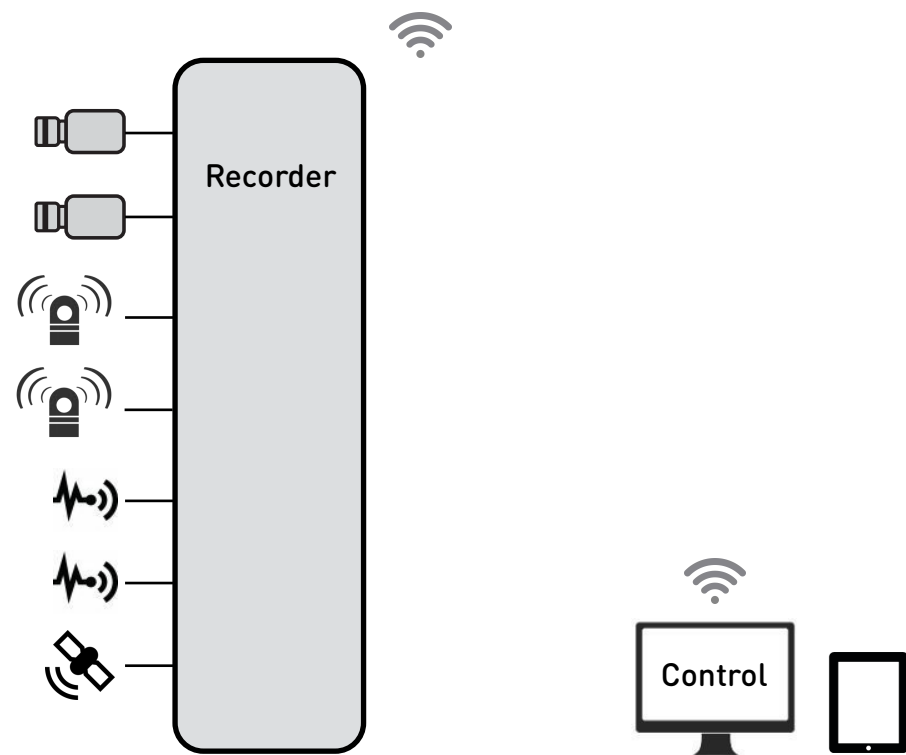

Multicamera.Systems

The Recorder

Video and Data

**Acquisition, Recording and Processing
Software**

Software features

- Unlimited number of cameras and recorders.
- Synchronized recording across all data sources.
- Modern, simple and effective User Interface.
- Realtime network streaming of recording data with zero-latency.
- Full remote control of the whole system.
- Hardware independent plugin based architecture makes it easy to support different data sources: Cameras (CXP, CLHS, USB, Ethernet), Audio, Sensors, Lidars and other data sources.
- Highly optimized code guaranties very low CPU utilization even at highest data rates.
- Easy integration with user own software modules for online or offline data processing.
- Cross platform.
- Free unlimited updates.

Recording systems with variety of configurations

Single Recorder Systems

Recording systems for variety of application

Systems with Multiple Recorders

Recording systems for specific conditions

Redundant Recording Systems

Recording systems with various equipment

Recording Systems with various types of data sources

Recording or Acquisition & Processing

Acquisition and Storage

Acquisition and Compute

Simple and intuitive interface

- Recorder / Media Manager:** A table titled "Recorded media" lists various recording sessions. The selected entry is "Record only" from 16:23:28, with a duration of 00:00:18.
- System:** A table titled "General media storage" shows storage locations like "Space" and "High Precision Recording" with their respective dates.
- Video Player:** A central window displays a video of Earth from space. Below the video is a playback control interface with play, stop, and seek buttons, a progress bar, and a timestamp of 00:00:01:06. A "Camera: Europe" dropdown menu is visible, along with technical details: 1920 x 1080, 10.00 fps, Exp: 30 ms.
- System Status:** At the bottom, there are "Free space:" indicators with green progress bars for both the recorder and the storage system.