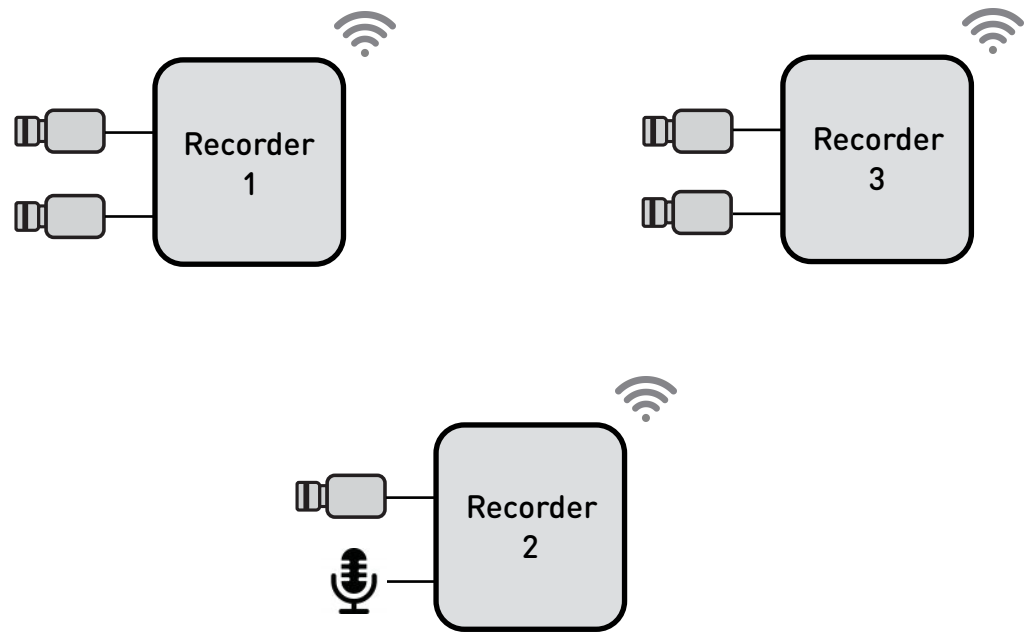

Recording systems with variety of configurations

Single Recorder Systems

Recording systems for variety of application

Systems with Multiple Recorders

Recording systems for specific conditions

Redundant Recording Systems

Recording systems with various equipment

Recording Systems with various types of data sources

Recording or Acquisition & Processing

Acquisition and Storage

Acquisition and Compute

Simple and intuitive interface

- Recorder / Media Manager:** A table titled "Recorded media" lists various recording sessions. The selected entry is "Record only" from 16:23:28, with a duration of 00:00:18.
- System:** A table titled "General media storage" shows storage locations like "Space" and "High Precision Recording" with their respective dates.
- Video Player:** A central window displays a video of Earth from space. Below the video is a playback control interface with play, stop, and seek buttons, a progress bar, and a timestamp of 00:00:01:06. A "Camera: Europe" dropdown menu is visible, along with technical details: 1920 x 1080, 10.00 fps, Exp: 30 ms.
- System Status:** At the bottom, there are "Free space:" indicators with green progress bars for both the recorder and the storage system.