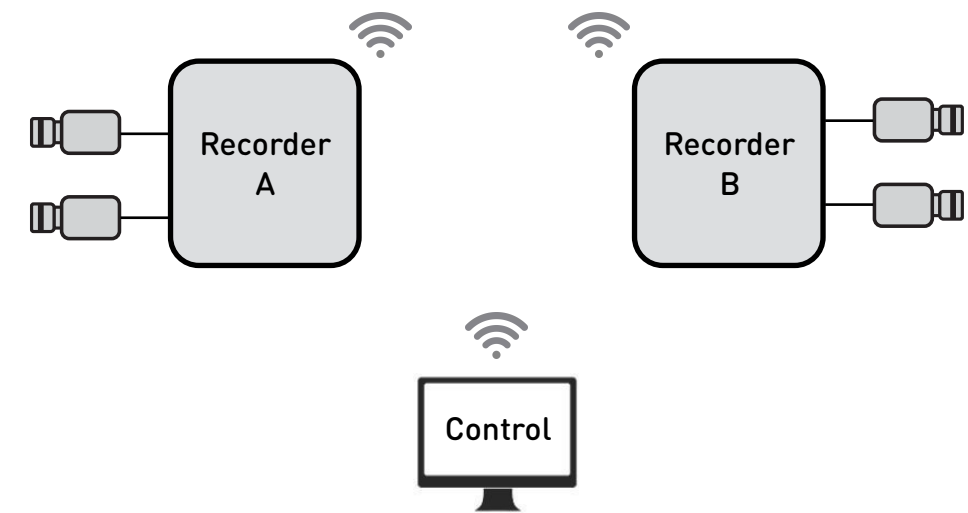

Multicamera.Systems

The Recorder

Video and Data

**Acquisition, Recording and Processing
Software**

Software features

- Unlimited number of cameras and recorders.
- Synchronized recording across all data sources.
- Modern, simple and effective User Interface.
- Realtime network streaming of recording data with zero-latency.
- Full remote control of the whole system.
- Hardware independent plugin based architecture makes it easy to support different data sources: Cameras (CXP, CLHS, USB, Ethernet), Audio, Sensors, Lidars and other data sources.
- Highly optimized code guaranties very low CPU utilization even at highest data rates.
- Easy integration with user own software modules for online or offline data processing.
- Cross platform.
- Free unlimited updates.

Recording systems with variety of configurations

Single Recorder Systems

Recording systems for variety of application

Systems with Multiple Recorders

Recording systems for specific conditions

Redundant Recording Systems

Recording systems with various equipment

Recording Systems with various types of data sources

Recording or Acquisition & Processing

Acquisition and Storage

Acquisition and Compute

Simple and intuitive interface

- Recorder / Media Manager:** A table titled "Recorded media" lists various recording sessions. The selected entry is "Record only" from 16:23:28, with a duration of 00:00:18.
- System:** A table titled "General media storage" shows storage locations like "Space" and "High Precision Recording" with their respective dates.
- Video Player:** A central window displays a video of Earth from space. Below the video is a playback control interface with play, stop, and seek buttons, a progress bar, and a timestamp of 00:00:01:06. A "Camera: Europe" dropdown menu is visible, along with technical details: 1920 x 1080, 10.00 fps, Exp: 30 ms.
- System Status:** At the bottom, there are "Free space:" indicators with green progress bars for both the recorder and the storage system.